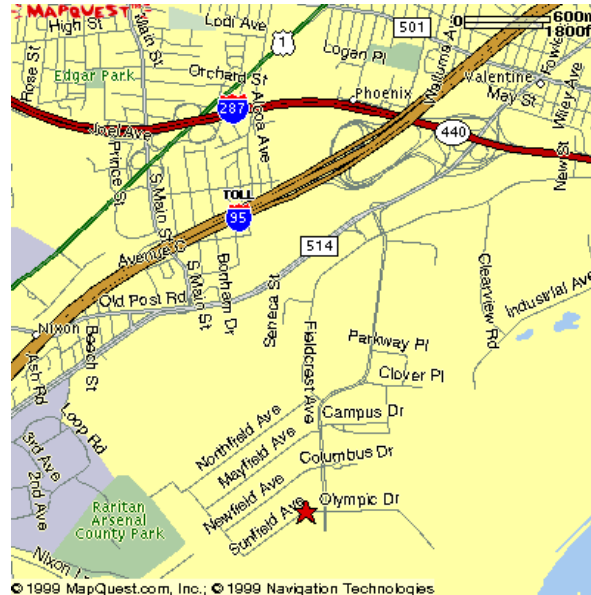

Map and Directions to the NJ Convention Center

NJ Convention and Expo Center
97 Sunfield Avenue * Edison, NJ 08837 * 732-417-1400

NJ Turnpike:

Take New Jersey Turnpike to exit #10 right after tolls for Route. 514 West go to first Jug Handle for Raritan Center follow signs for Expo Hall.

From Garden State Parkway:

Driving Northbound, use Exit #127 and follow signs to I-287 and watch for Route 514 WEST exit, get on Route 514 West and watch for jug handle entrance to Raritan Center on your right.

From Garden State Parkway:

Driving Southbound, use Exit # 129 and follow signs for I-287 and watch for Route 514 West exit. Get on Route 514 West and watch for jug handle entrance to Raritan Center on your right. Follow signs to Expo Center located at END of Raritan Center Parkway.

From Route 1:

Heading north from New Brunswick/Princeton/Trenton watch for Route 440/NJ Turnpike Exit about 5 miles north of the Raritan River. Get on Route 440 and keep right and get off immediately after the NJ Turnpike Exit onto Route 514 West. (2nd exit). Follow signs into Raritan Center.