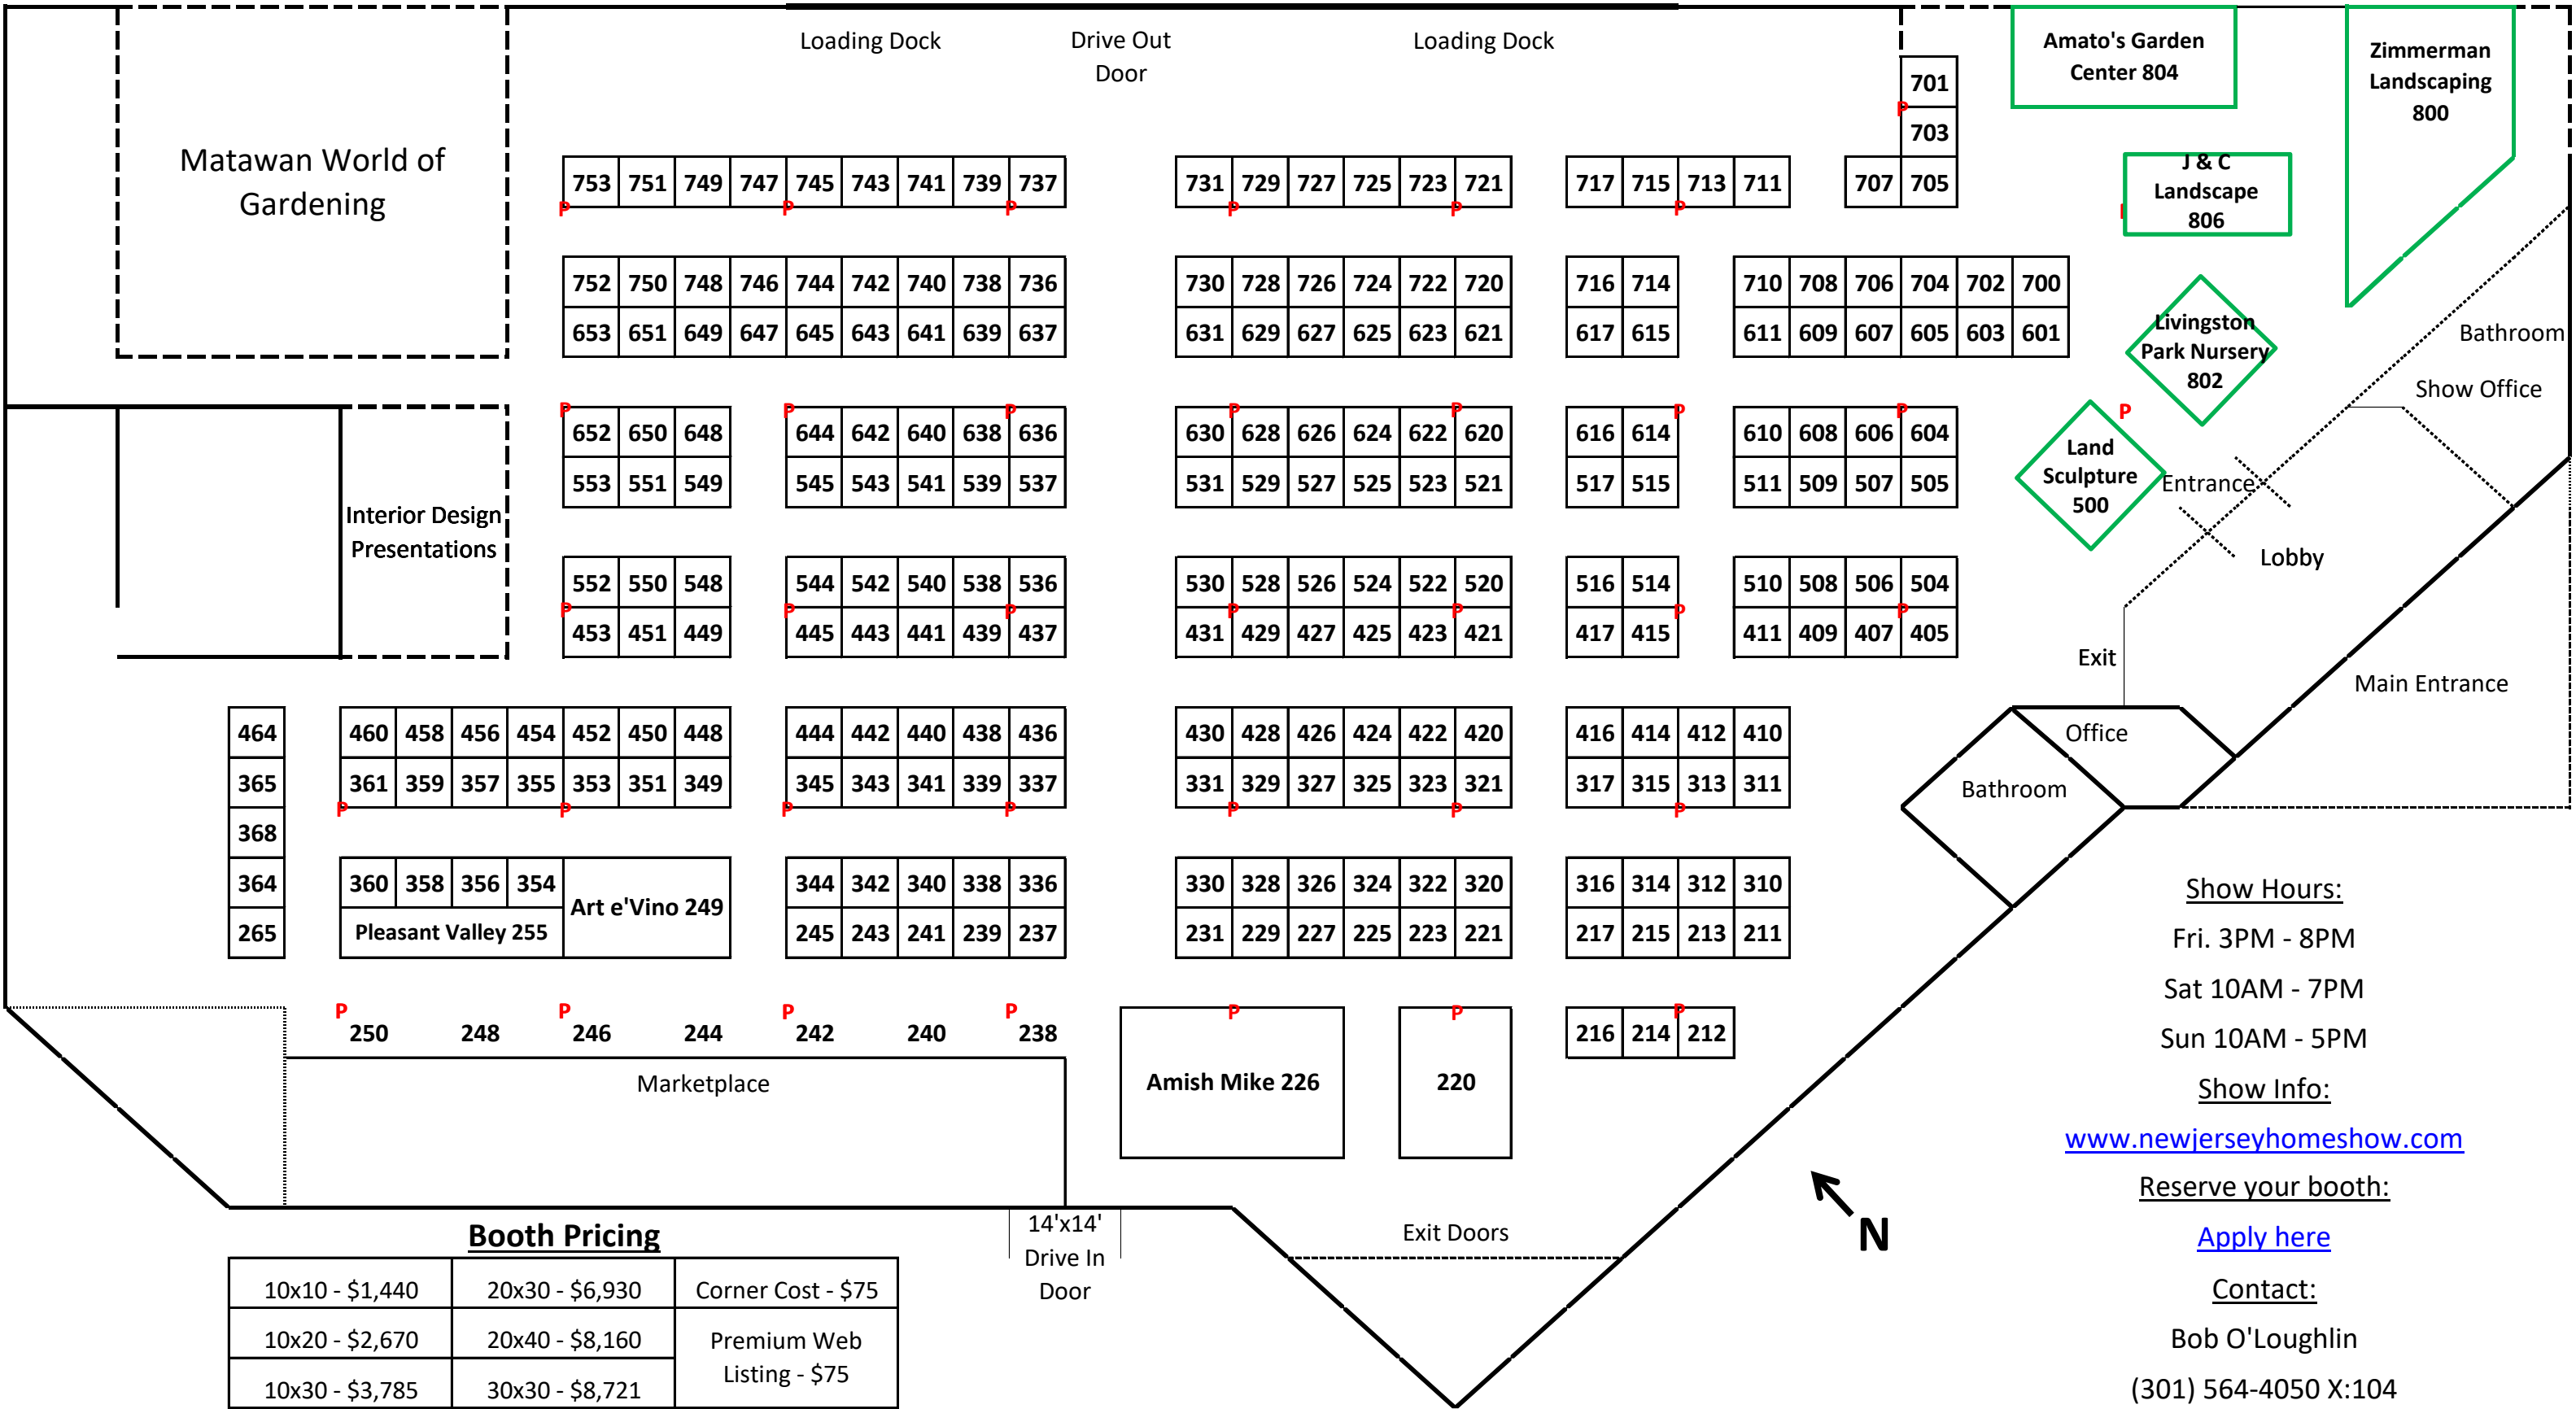

31st Annual New Jersey Home and Garden Show - February 21-23, 2020 - New Jersey Convention Expo Center - Edison, NJ

**Show Hours:**  
 Fri. 3PM - 8PM  
 Sat 10AM - 7PM  
 Sun 10AM - 5PM

**Show Info:**  
[www.newjerseyhomeshow.com](http://www.newjerseyhomeshow.com)

**Reserve your booth:**

[Apply here](#)

**Contact:**

Bob O'Loughlin  
 (301) 564-4050 X:104

[bob@allshowservices.com](mailto:bob@allshowservices.com)

**Booth Pricing**

10x10 - \$1,440	20x30 - \$6,930	Corner Cost - \$75
10x20 - \$2,670	20x40 - \$8,160	Premium Web Listing - \$75
10x30 - \$3,785	30x30 - \$8,721	
20x20 - \$4,900	Bulk - \$8 SqFt	Market - \$525