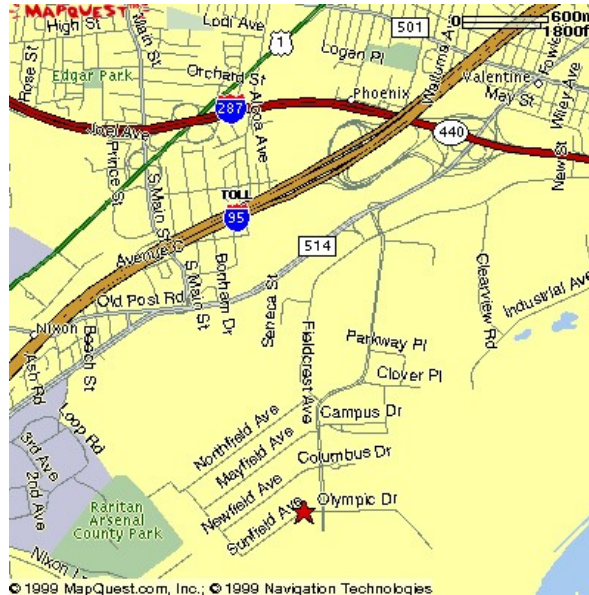

## Map and Directions to the NJ Convention Center

**NJ Convention and Expo Center**  
**97 Sunfield Avenue \* Edison, NJ 08837 \* 732-417-1400**

### **NJ Turnpike:**

Take New Jersey Turnpike to exit #10 right after tolls for Route. 514 West go to first Jug Handle for Raritan Center follow signs for Expo Hall.

### **From Garden State Parkway:**

Driving Northbound, use Exit #127 and follow signs to I-287 and watch for Route 514 WEST exit, get on Route 514 West and watch for jug handle entrance to Raritan Center on your right.

### **From Route 1:**

Heading north from New Brunswick/Princeton/Trenton watch for Route 440/NJ Turnpike Exit about 5 miles north of the Raritan River. Get on Route 440 and keep right and get off immediately after the NJ Turnpike Exit onto Route 514 West. (2nd exit). Follow signs into Raritan Center.